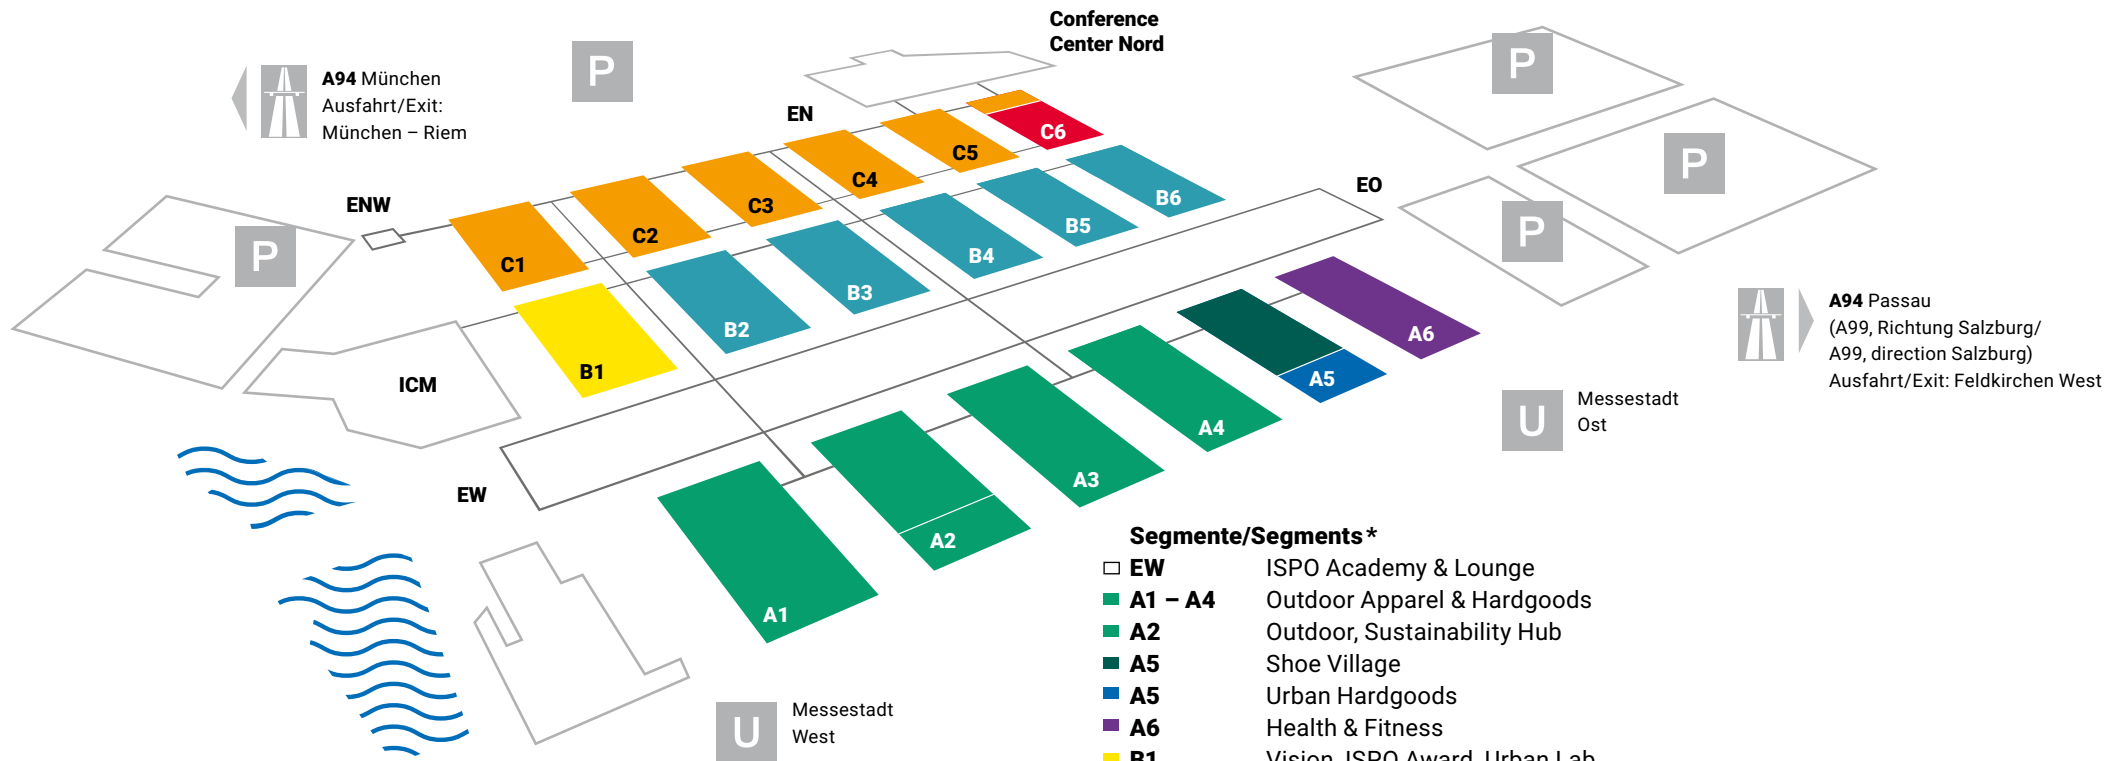

Messe München

Connecting Global Competence

ISPO Munich 2020 Geländeplan / Map of fair grounds*

- ENW** Eingang Nordwest / Northwest Entrance
- EN** Eingang Nord / North Entrance
- EW** Eingang West / West Entrance
- EO** Eingang Ost / East Entrance

Segmente/Segments*

- **EW** ISPO Academy & Lounge
- **A1 - A4** Outdoor Apparel & Hardgoods
- **A2** Outdoor, Sustainability Hub
- **A5** Shoe Village
- **A5** Urban Hardgoods
- **A6** Health & Fitness
- **B1** Vision, ISPO Award, Urban Lab
- **B2 & B3** Snowsports Apparel & Accessories, Body & Mind
- **B4 - B6** Snowsports Hardgoods, ISPO Brandnew
- **C1 & C2** Manufacturing & Suppliers, ISPO Textrends
- **C3 - C6** Manufacturing & Suppliers, Sourcing
- **C6** Teamsports
- **EO** eSports Arena